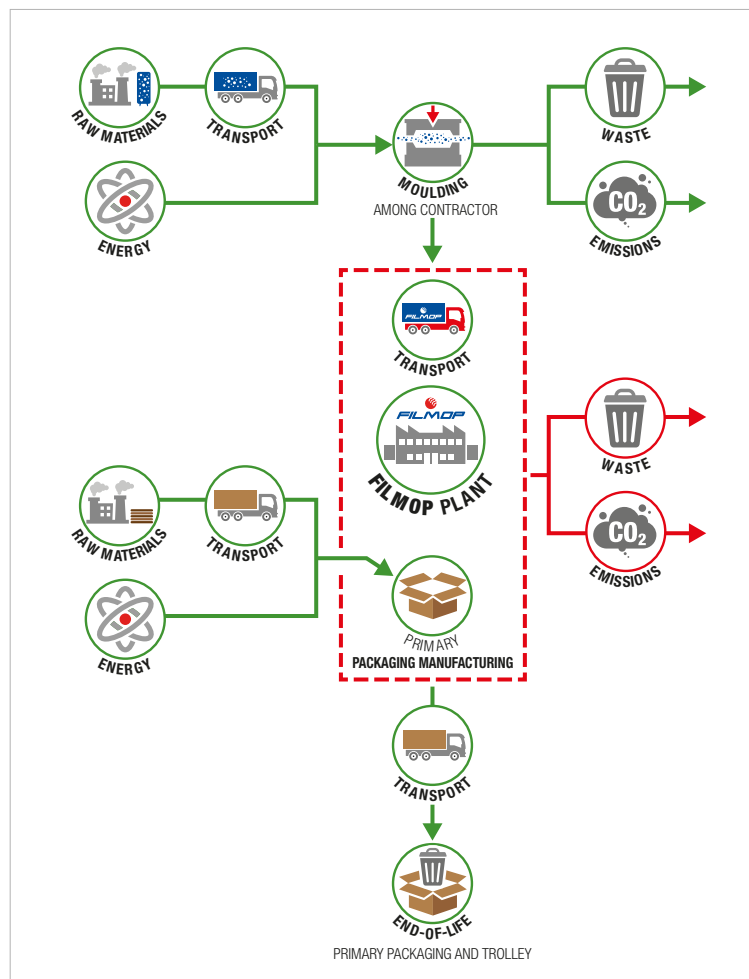

EPD: THE LATEST FILMOP GREEN GOAL

In 2017, Filmop obtained the **Environmental Product Declaration** for the cleaning trolley of the **Alpha** line cod. MA2606701U000 with **Top-Down** hermetic buckets.

This declaration, better known as **EPD** (Environmental Product Declaration), is a tool aiming at making transparent and objective communications about the environmental impact of goods and service, promoting the development of the green market, to which the European Union aspires.

EPD is an **environmental label of the III kind**: a document with which Filmop decided to supply **detailed information** about its own production, following the assessment of the **life cycle** ((LCA - Life Cycle Assessment) as methodology for identifying and quantifying environmental impacts, estimating and declaring for each category of environmental impact the related value of uncertainty according to UNI Italian standard 11698:2017.